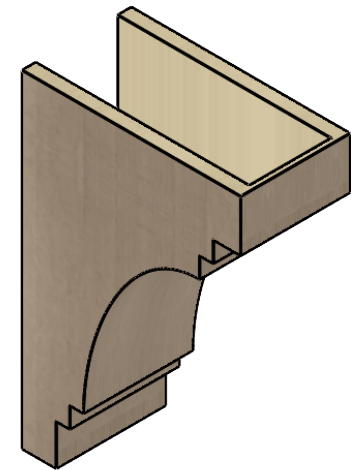

ITEM NUMBER: CORU08X16X24PECRCPR

8"W X 16"D X 24"H SERIES 2 CLASSIC PESCADERO ROUGH CEDAR
TIMBERTHANE FAUX WOOD CORBEL, PRIMED

SIDE PROFILE

FRONT PROFILE

ISOMETRIC

EKENA MILLWORK
2300 WEST MAIN ST.
CLARKSVILLE, TX 75426
TOLL FREE: 866-607-0453
WWW.EKENAMILLWORK.COM

NOTES

1. INSTALLATION TO BE COMPLETED IN ACCORDANCE WITH MANUFACTURER'S SPECIFICATIONS.
2. DRAWING MAY NOT BE TO SCALE
3. THIS DRAWING IS INTENDED FOR DESIGN AND PLANNING PURPOSES ONLY.
4. ALL INFORMATION CONTAINED HEREIN WAS CURRENT AT THE TIME OF DEVELOPMENT BUT MUST BE REVIEWED AND APPROVED BY THE PRODUCT MANUFACTURER TO BE CONSIDERED ACCURATE.
5. TIMBERTHANE ARCHITECTURAL PRODUCTS ARE MADE FROM HIGH DENSITY URETHANE AND COME FACTORY PRIMED