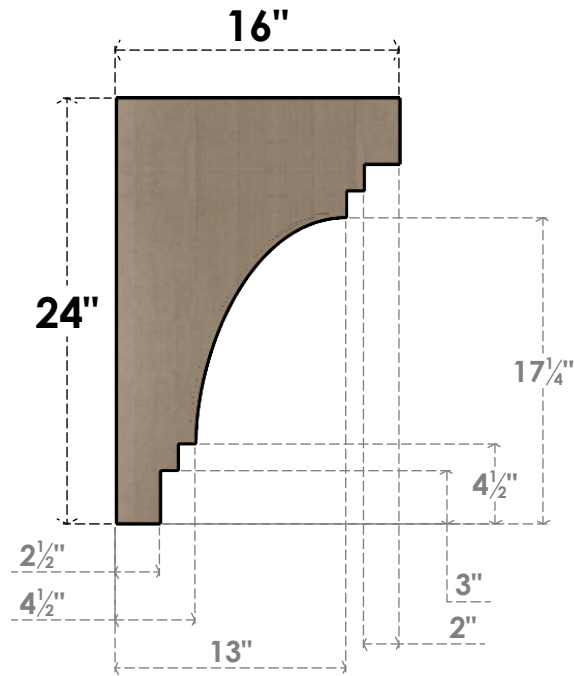

ITEM NUMBER: CORU08X16X24PECRCPR

8"W X 16"D X 24"H SERIES 2 CLASSIC PESCADERO ROUGH CEDAR
TIMBERTHANE FAUX WOOD CORBEL, PRIMED

SIDE PROFILE

FRONT PROFILE

ISOMETRIC

EKENA MILLWORK
2300 WEST MAIN ST.
CLARKSVILLE, TX 75426
TOLL FREE: 866-607-0453
WWW.EKENAMILLWORK.COM

NOTES

1. INSTALLATION TO BE COMPLETED IN ACCORDANCE WITH MANUFACTURER'S SPECIFICATIONS.
2. DRAWING MAY NOT BE TO SCALE
3. THIS DRAWING IS INTENDED FOR DESIGN AND PLANNING PURPOSES ONLY.
4. ALL INFORMATION CONTAINED HEREIN WAS CURRENT AT THE TIME OF DEVELOPMENT BUT MUST BE REVIEWED AND APPROVED BY THE PRODUCT MANUFACTURER TO BE CONSIDERED ACCURATE.
5. TIMBERTHANE ARCHITECTURAL PRODUCTS ARE MADE FROM HIGH DENSITY URETHANE AND COME FACTORY PRIMED