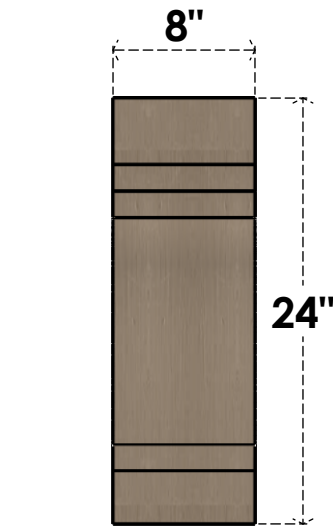

ITEM NUMBER: CORU08X16X24PECRCPR

8"W X 16"D X 24"H SERIES 2 CLASSIC PESCADERO ROUGH CEDAR
TIMBERTHANE FAUX WOOD CORBEL, PRIMED

SIDE PROFILE

FRONT PROFILE

ISOMETRIC

EKENA MILLWORK
2300 WEST MAIN ST.
CLARKSVILLE, TX 75426
TOLL FREE: 866-607-0453
WWW.EKENAMILLWORK.COM

NOTES

1. INSTALLATION TO BE COMPLETED IN ACCORDANCE WITH MANUFACTURER'S SPECIFICATIONS.
2. DRAWING MAY NOT BE TO SCALE
3. THIS DRAWING IS INTENDED FOR DESIGN AND PLANNING PURPOSES ONLY.
4. ALL INFORMATION CONTAINED HEREIN WAS CURRENT AT THE TIME OF DEVELOPMENT BUT MUST BE REVIEWED AND APPROVED BY THE PRODUCT MANUFACTURER TO BE CONSIDERED ACCURATE.
5. TIMBERTHANE ARCHITECTURAL PRODUCTS ARE MADE FROM HIGH DENSITY URETHANE AND COME FACTORY PRIMED